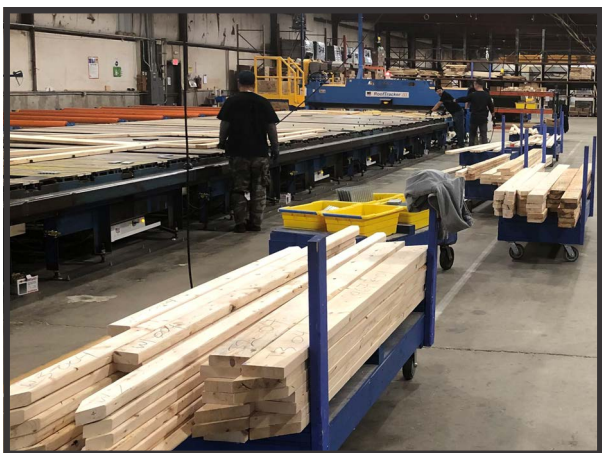

**Reliable Truss** has experts in each phase of manufacturing prefabricated trusses, panels, structural components and custom architectural details such as cupolas, pergolas and more. We design, manufacture, and deliver prefabricated roof trusses, wall panels, floor panels, and I-Joists for commercial and residential projects. Our experts work as a team from concept to delivery, providing builders with solutions and quality prefabricated products.