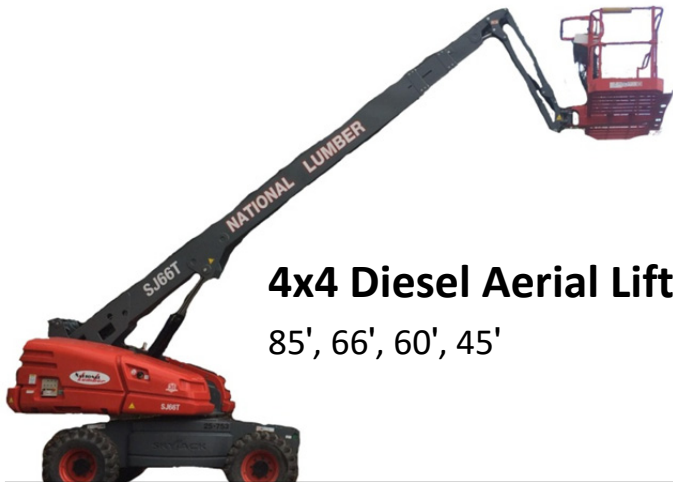

**Our Focus is on
Your Success**

Heavy Equipment Rentals Available

Volvo Mini Excavators 7800#–12,500#

Volvo Rubber Tire Skid Steer 1250#–1750#

Volvo Track Skid 2600#

Doosan Diesel Generators

40–44kVA, 19–29kVA

185 Doosan Diesel Air Compressors

60# & 90# Hammers

4x4 Diesel Aerial Lifts

85', 66', 60', 45'

Telehandlers

10K#, 9K#, 8K#, 7K#

CALL ME TO SEE HOW WE CAN HELP WITH YOUR NEXT JOB!

John Rivett | Rental Manager Construction Equipment | C: (508)989-7214