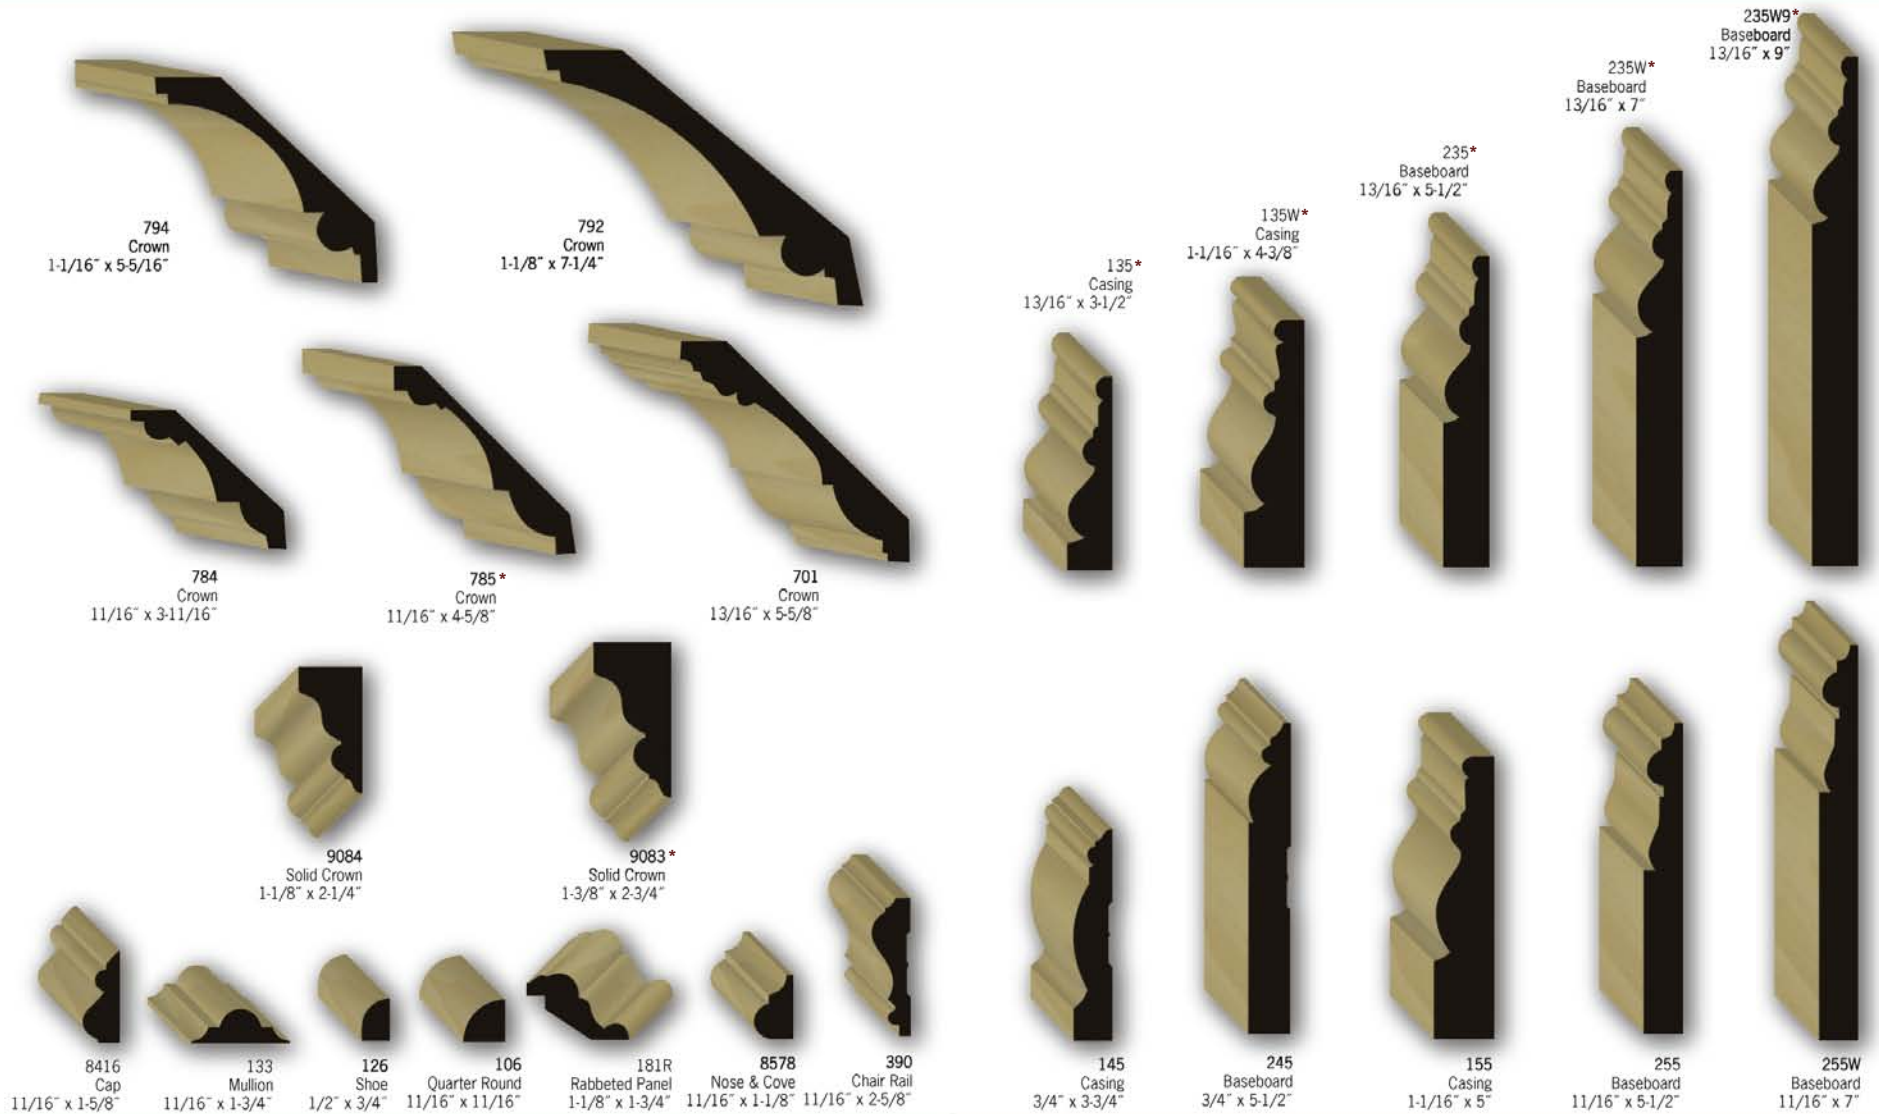

# Poplar Moulding Profiles (not shown at full size)

IN STOCK\* at National Lumber's Newton location